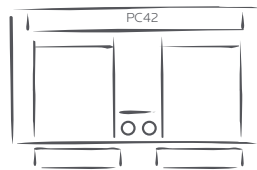

PC42____
Motion Loveseat w/Power
& Console
76W 41D 42H